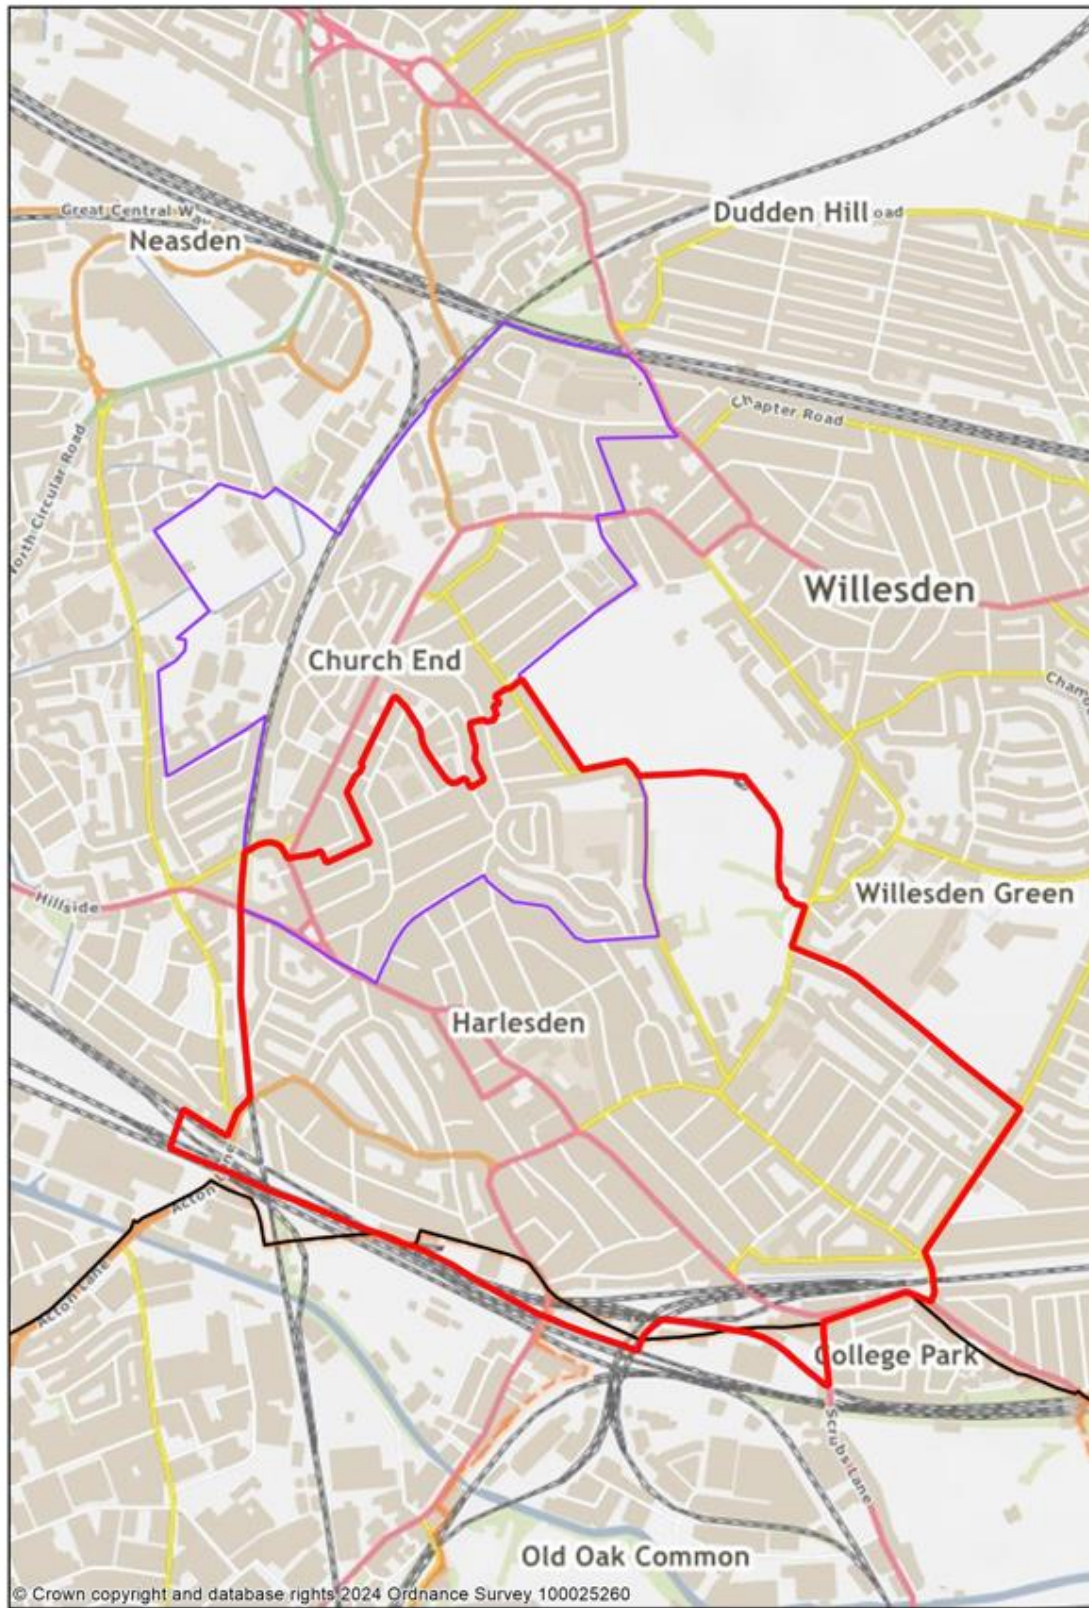

Appendix B – Map showing the Unity Neighbourhood Forum Area (purple) alongside the proposed Harlesden Neighbourhood Forum Area (Red)

1:15000

0 0.2 0.4 kilometres